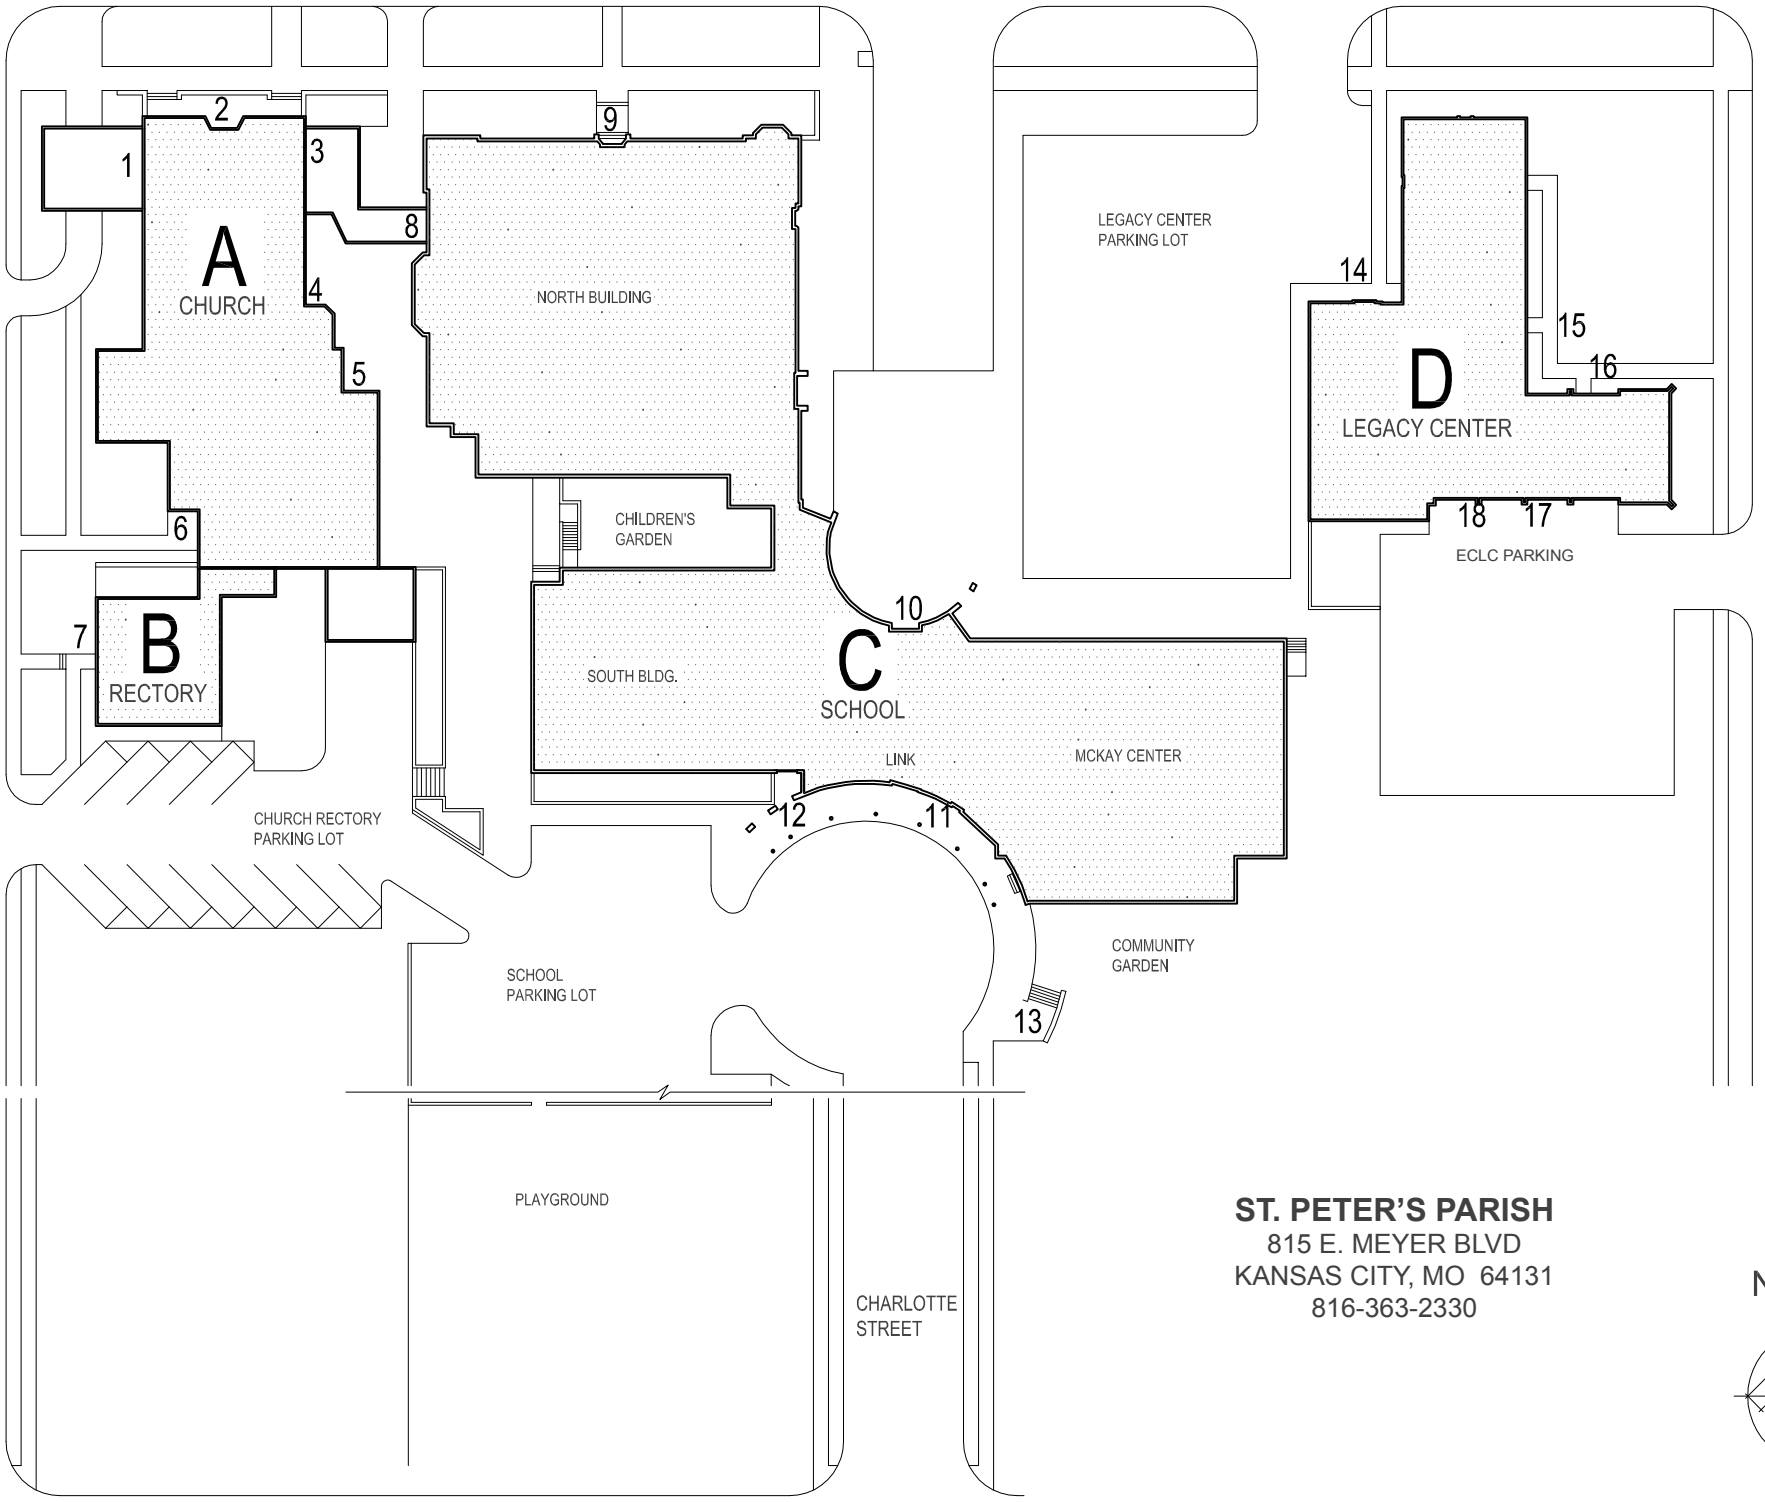

MEYER ROAD

HOLMES ROAD

ROCKHILL ROAD

65th STREET

ST. PETER'S PARISH
 815 E. MEYER BLVD
 KANSAS CITY, MO 64131
 816-363-2330

NORTH